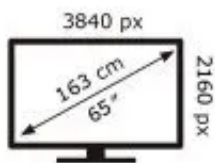

ENERG ⚡

SAMSUNG

QE65Q70TAT

139 kWh/1000h

ABCDEF **G**

HDR

170 kWh/1000h

2019/2013